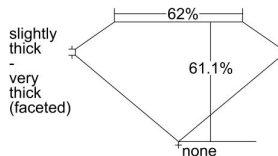

GIA®

FACSIMILE

GIA REPORT 2487757028

Verify this report at GIA.edu

GIA NATURAL DIAMOND DOSSIER®

March 06, 2024
GIA Report Number **2487757028**
Shape and Cutting Style ..... **Pear Brilliant**
Measurements ..... **7.08 x 4.82 x 2.94 mm**

GRADING RESULTS

Carat Weight ..... **0.60 carat**
Color Grade ..... **F**
Clarity Grade **VVS2**

ADDITIONAL GRADING INFORMATION

Polish ..... **Very Good**
Symmetry ..... **Very Good**
Fluorescence ..... **Faint**
Clarity Characteristics..... **Cloud, Cavity, Pinpoint, Needle**
Inspection(s): **GIA 2487757028**

PROPORTIONS

Profile not to actual proportions

GRADING SCALES

GIA COLOR SCALE		GIA CLARITY SCALE	
COLORLESS	D	VERY VERY SLIGHTLY INCLUDED	FLAWLESS
	E		INTERNALLY FLAWLESS
	F		VVS₁
	G		VVS₂
	H		VS₁
	I		VS₂
NEAR COLORLESS	J	SLIGHTLY INCLUDED	SI₁
	K		SI₂
	L		I₁
	M		I₂
FAINT	N	INCLUDED	I₃
	O		
	P		
VERT LIGHT	Q		
	R		
	S		
	T		
LIGHT	U		
	V		
	W		
	X		
	Y		
	Z