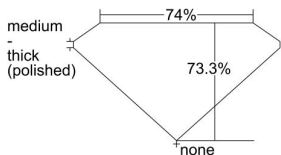

GIA®

FACSIMILE

GIA REPORT 2487768264

Verify this report at GIA.edu

GIA NATURAL DIAMOND DOSSIER®

March 08, 2024
GIA Report Number **2487768264**
Shape and Cutting Style ..... **Square Modified Brilliant**
Measurements ..... **4.28 x 4.22 x 3.09 mm**

GRADING RESULTS

Carat Weight ..... **0.48 carat**
Color Grade ..... **I**
Clarity Grade **VS1**

ADDITIONAL GRADING INFORMATION

Polish ..... **Excellent**
Symmetry ..... **Very Good**
Fluorescence ..... **Faint**
Clarity Characteristics..... **Crystal, Cloud**
Inspection(s): GIA 2487768264

PROPORTIONS

Profile not to actual proportions

GRADING SCALES

GIA COLOR SCALE		GIA CLARITY SCALE			
COLORLESS	D	VERY VERY SLIGHTLY INCLUDED	FLAWLESS		
	E		INTERNALLY FLAWLESS		
	F	VERY SLIGHTLY INCLUDED	VVS₁		
	G		VVS₂		
	H		VS₁		
	NEAR COLORLESS	I	SLIGHTLY INCLUDED	VS₂	
		J		SI₁	
		FAINT	K	INCLUDED	SI₂
			L		I₁
			M		I₂
VERY LIGHT	N	LIGHT	I₃		
	O				
	P				
	Q				
	R				
	S