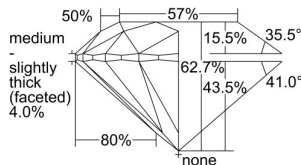

GIA®

FACSIMILE

GIA REPORT 2487775373

Verify this report at gia.edu

GIA NATURAL DIAMOND DOSSIER®

March 11, 2024
GIA Report Number **2487775373**
Shape and Cutting Style ..... **Round Brilliant**
Measurements ..... **5.80 - 5.84 x 3.65 mm**

GRADING RESULTS

Carat Weight ..... **0.76 carat**
Color Grade ..... **H**
Clarity Grade **VS1**
Cut Grade ..... **Excellent**

ADDITIONAL GRADING INFORMATION

Polish ..... **Excellent**
Symmetry ..... **Excellent**
Fluorescence ..... **None**
Clarity Characteristics ..... **Feather, Pinpoint**
Inscription(s): **GIA 2487775373**

PROPORTIONS

Profile to actual proportions

GRADING SCALES

GIA COLOR SCALE	GIA CLARITY SCALE	GIA CUT SCALE	
D	FLAWLESS	EXCELLENT	
E	INTERNALLY FLAWLESS		
F		VVS₁	VERY GOOD
G	VVS₂		
H	VS₁	GOOD	
I	VS₂		
J	SI₁	FAIR	
K	SI₂		
L	I₁	POOR	
M	I₂		
N	I₃		
O			
P			
Q			
R			
S			
T			
U			
V			
W			
X			
Y			
Z