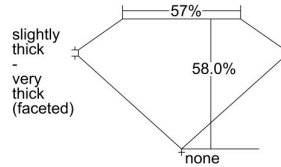

GIA®

FACSIMILE

GIA REPORT 2487789784

Verify this report at GIA.edu

GIA NATURAL DIAMOND DOSSIER®

March 11, 2024
GIA Report Number **2487789784**
Shape and Cutting Style ..... **Heart Brilliant**
Measurements ..... **4.04 x 4.63 x 2.69 mm**

GRADING RESULTS

Carat Weight ..... **0.31 carat**
Color Grade ..... **I**
Clarity Grade **VS1**

ADDITIONAL GRADING INFORMATION

Polish ..... **Good**
Symmetry ..... **Good**
Fluorescence ..... **Faint**
Clarity Characteristics..... **Feather, Needle, Pinpoint, Indented**
Natural

Inscription(s): GIA 2487789784

PROPORTIONS

Profile not to actual proportions

GRADING SCALES

GIA COLOR SCALE		GIA CLARITY SCALE			
COLORLESS	D	VERY VERY SLIGHTLY INCLUDED	FLAWLESS		
	E		INTERNALLY FLAWLESS		
	F	VERY SLIGHTLY INCLUDED	VS₁		
	G		VS₂		
	H		VS₁		
	NEAR COLORLESS	I	SLIGHTLY INCLUDED	VS₂	
		J		SI₁	
		FAINT	K	INCLUDED	SI₂
			L		I₁
			M		I₂
VERT LIGHT	N	INCLUDED	I₃		
	O				
	P				
	Q				
LIGHT	R				
	S				
	T				
	U				
	V				
	Z