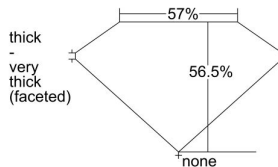

GIA®

FACSIMILE

GIA REPORT 2487790476

Verify this report at GIA.edu

GIA NATURAL DIAMOND DOSSIER®

March 12, 2024
GIA Report Number **2487790476**
Shape and Cutting Style ..... **Heart Brilliant**
Measurements ..... **4.51 x 5.04 x 2.85 mm**

GRADING RESULTS

Carat Weight ..... **0.40 carat**
Color Grade ..... **I**
Clarity Grade **S11**

ADDITIONAL GRADING INFORMATION

Polish ..... **Good**
Symmetry ..... **Good**
Fluorescence ..... **None**
Clarity Characteristics..... **Crystal, Feather**
Inscription(s): **GIA 2487790476**

PROPORTIONS

Profile not to actual proportions

GRADING SCALES

GIA COLOR SCALE		GIA CLARITY SCALE			
COLORLESS	D	VERY VERY SLIGHTLY INCLUDED	FLAWLESS		
	E		INTERNALLY FLAWLESS		
	F	VERY SLIGHTLY INCLUDED	VVS₁		
	G		VVS₂		
	H		VS₁		
	NEAR COLORLESS	I	SLIGHTLY INCLUDED	VS₂	
		J		S1₁	
		FAINT	K	INCLUDED	S1₂
			L		I₁
			M		I₂
VERT LIGHT	N	LIGHT	I₃		
	O				
	P				
	Q				
	R