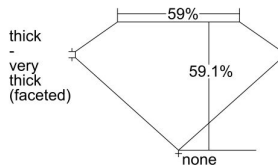

GIA®

FACSIMILE

GIA REPORT 2487790768

Verify this report at GIA.edu

GIA NATURAL DIAMOND DOSSIER®

March 12, 2024
GIA Report Number **2487790768**
Shape and Cutting Style ..... **Heart Brilliant**
Measurements ..... **4.80 x 5.39 x 3.19 mm**

GRADING RESULTS

Carat Weight ..... **0.50 carat**
Color Grade ..... **F**
Clarity Grade **S12**

ADDITIONAL GRADING INFORMATION

Polish ..... **Excellent**
Symmetry ..... **Excellent**
Fluorescence ..... **Medium Blue**
Clarity Characteristics..... **Cloud, Crystal**
Inscription(s): GIA 2487790768

PROPORTIONS

Profile not to actual proportions

GRADING SCALES

GIA COLOR SCALE		GIA CLARITY SCALE			
COLORLESS	D	VERY VERY SLIGHTLY INCLUDED	FLAWLESS		
	E		INTERNALLY FLAWLESS		
	F		VVS₁		
	NEAR COLORLESS	G	VERY SLIGHTLY INCLUDED	VVS₂	
		H		VS₁	
		FANT	I	SLIGHTLY INCLUDED	VS₂
			J		S1₁
	LIGHT	K	INCLUDED	S1₂	
		L		I₁	
		M	NOT GRADED	I₂	
N		I₃			
O					
P					
Q					
R					
S					
T					
U					
V					
W					
X					
Y					
Z