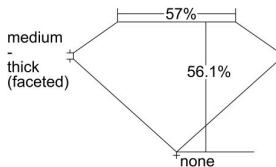

GIA®

FACSIMILE

GIA REPORT 2487822303

Verify this report at GIA.edu

GIA NATURAL DIAMOND DOSSIER®

March 14, 2024
GIA Report Number **2487822303**
Shape and Cutting Style ..... **Heart Brilliant**
Measurements ..... **5.00 x 5.74 x 3.22 mm**

GRADING RESULTS

Carat Weight ..... **0.51 carat**
Color Grade ..... **G**
Clarity Grade **VS1**

ADDITIONAL GRADING INFORMATION

Polish ..... **Excellent**
Symmetry ..... **Excellent**
Fluorescence ..... **None**
Clarity Characteristics.....**Crystal, Cloud, Feather, Pinpoint**
Inscription(s): **GIA 2487822303**

PROPORTIONS

Profile not to actual proportions

GRADING SCALES

GIA COLOR SCALE		GIA CLARITY SCALE			
COLORLESS	D	VERY VERY SLIGHTLY INCLUDED	FLAWLESS		
	E		INTERNALLY FLAWLESS		
	F	VERY SLIGHTLY INCLUDED	VS₁		
	G		VS₂		
	H		VS₁		
	NEAR COLORLESS	I	SLIGHTLY INCLUDED	SI₁	
		J		SI₂	
		FAINT	K	INCLUDED	I₁
			L		I₂
			M		I₃
N					
VERT LIGHT	O				
	P				
	Q				
	R				
	LIGHT	S			
		T			
U					
V					
	W				
	X				
	Y				
	Z