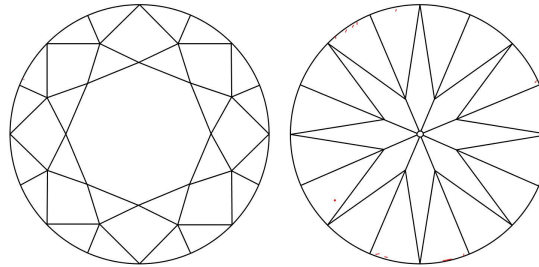

GIA NATURAL DIAMOND GRADING REPORT

June 21, 2024  
 GIA Report Number ..... 2487828644  
 Shape and Cutting Style ..... Round Brilliant  
 Measurements ..... 11.07 - 11.17 x 6.94 mm

GRADING RESULTS

Carat Weight ..... 5.32 carat  
 Color Grade ..... I  
 Clarity Grade ..... VVS1  
 Cut Grade ..... Excellent

ADDITIONAL GRADING INFORMATION

Polish ..... Excellent  
 Symmetry ..... Excellent  
 Fluorescence ..... None  
 Inscription(s): GIA 2487828644

PROPORTIONS

Profile to actual proportions

CLARITY CHARACTERISTICS

KEY TO SYMBOLS\*

- Pinpoint
- Feather

\* Red symbols denote internal characteristics (inclusions). Green or black symbols denote external characteristics (blemishes). Diagram is an approximate representation of the diamond, and symbols shown indicate type, position, and approximate size of clarity characteristics. All clarity characteristics may not be shown. Details of finish are not shown.