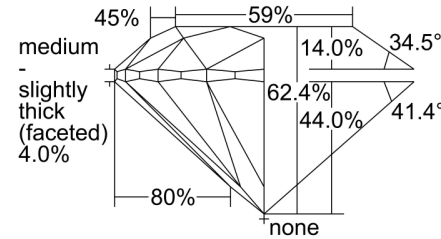

GIA NATURAL DIAMOND GRADING REPORT

June 21, 2024
GIA Report Number 2487828644
Shape and Cutting Style ..... Round Brilliant
Measurements ..... 11.07 - 11.17 x 6.94 mm

GRADING RESULTS

Carat Weight ..... 5.32 carat
Color Grade I
Clarity Grade VVS1
Cut Grade ..... Excellent

ADDITIONAL GRADING INFORMATION

Polish ..... Excellent
Symmetry ..... Excellent
Fluorescence ..... None
Inscription(s): GIA 2487828644

PROPORTIONS

Profile to actual proportions