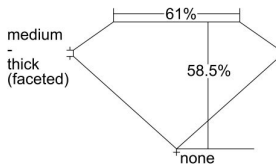

GIA®

FACSIMILE

GIA REPORT 2487829422

Verify this report at GIA.edu

GIA NATURAL DIAMOND DOSSIER®

March 15, 2024
GIA Report Number 2487829422
Shape and Cutting Style ..... Heart Brilliant
Measurements ..... 4.67 x 5.53 x 3.23 mm

GRADING RESULTS

Carat Weight ..... 0.50 carat
Color Grade I
Clarity Grade VS2

ADDITIONAL GRADING INFORMATION

Polish ..... Excellent
Symmetry ..... Excellent
Fluorescence ..... None
Clarity Characteristics ..... Feather
Inscription(s): GIA 2487829422

PROPORTIONS

Profile not to actual proportions

GRADING SCALES

GIA COLOR SCALE		GIA CLARITY SCALE			
COLORLESS	D	VERY VERY SLIGHTLY INCLUDED	FLAWLESS		
	E		INTERNALLY FLAWLESS		
	F	VERY SLIGHTLY INCLUDED	VVS₁		
	G		VVS₂		
	H		VS₁		
	NEAR COLORLESS	I	SLIGHTLY INCLUDED	VS₂	
		J		SI₁	
		FAINT	K	INCLUDED	SI₂
			L		I₁
			M		I₂
VERT LIGHT			N	INCLUDED	I₃
			O		
			P		
	Q				
LIGHT	R				
	S				
	T				
	U				
	V				
	Z