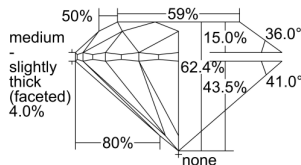

GIA®

FACSIMILE

GIA REPORT 2487842892

Verify this report at GIA.edu

GIA NATURAL DIAMOND DOSSIER®

March 22, 2024
GIA Report Number **2487842892**
Shape and Cutting Style ..... **Round Brilliant**
Measurements ..... **5.13 - 5.15 x 3.21 mm**

GRADING RESULTS

Carat Weight ..... **0.53 carat**
Color Grade ..... **J**
Clarity Grade **VS1**
Cut Grade ..... **Excellent**

ADDITIONAL GRADING INFORMATION

Polish ..... **Excellent**
Symmetry ..... **Excellent**
Fluorescence ..... **None**
Clarity Characteristics.. **Cloud, Crystal, Pinpoint, Indented Natural**
Inscription(s): **GIA 2487842892**

PROPORTIONS

Profile to actual proportions

GRADING SCALES

GIA COLOR SCALE	GIA CLARITY SCALE	GIA CUT SCALE	
D	FLAWLESS	EXCELLENT	
E	INTERNALLY FLAWLESS		
F		VVS₁	VERY GOOD
G	VVS₂		
H	VS₁	GOOD	
I	VS₂		
J	SI₁	FAIR	
K	SI₂		
L	I₁	POOR	
M	I₂		
N	I₃		
O			
P			
Q			
R			
S			
T			
U			
V			
W			
X			
Y			
Z