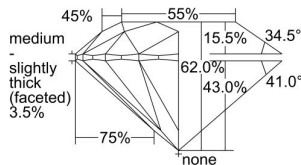

GIA®

FACSIMILE

GIA REPORT 2487849372

Verify this report at GIA.edu

GIA NATURAL DIAMOND DOSSIER®

March 18, 2024
GIA Report Number **2487849372**
Shape and Cutting Style ..... **Round Brilliant**
Measurements ..... **5.12 - 5.14 x 3.18 mm**

GRADING RESULTS

Carat Weight ..... **0.51 carat**
Color Grade ..... **F**
Clarity Grade **S11**
Cut Grade ..... **Excellent**

ADDITIONAL GRADING INFORMATION

Polish ..... **Excellent**
Symmetry ..... **Excellent**
Fluorescence ..... **None**
Clarity Characteristics ..... **Crystal, Cloud**
Inscription(s): **GIA 2487849372**

PROPORTIONS

Profile to actual proportions

GRADING SCALES

GIA COLOR SCALE	GIA CLARITY SCALE	GIA CUT SCALE
COLOURLESS	FLAWLESS	EXCELLENT
D	INTERNALLY FLAWLESS	
E	VVS₁	VERY GOOD
F		
G	VVS₂	
H	VS₁	GOOD
I		
J	VS₂	
K	SI₁	FAIR
L		
M	SI₂	
N	I₁	POOR
O		
P	I₂	
Q	I₃	
R		
S		
T		
U		
V		
W		
X		
Y		
Z