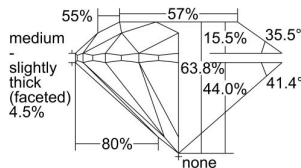

GIA®

FACSIMILE

GIA REPORT 2487857770

Verify this report at GIA.edu

GIA NATURAL DIAMOND DOSSIER®

March 19, 2024
GIA Report Number **2487857770**
Shape and Cutting Style ..... **Round Brilliant**
Measurements ..... **4.85 - 4.91 x 3.11 mm**

GRADING RESULTS

Carat Weight ..... **0.46 carat**
Color Grade ..... **H**
Clarity Grade **S11**
Cut Grade ..... **Very Good**

ADDITIONAL GRADING INFORMATION

Polish ..... **Excellent**
Symmetry ..... **Very Good**
Fluorescence ..... **Strong Blue**
Clarity Characteristics ..... **Crystal**
Inscription(s): GIA 2487857770, 72922150

PROPORTIONS

Profile to actual proportions

GRADING SCALES

GIA COLOR SCALE

COLORLESS	D
	E
	F
	G
	H
	I
	J
NEAR COLORLESS	K
	L
Faint	M
	N
	O
	P
Very Light	Q
	R
	S
	T
	U
	V
Light	W
	X
	Y
	Z

GIA CLARITY SCALE

FLAWLESS	VERY VERY SLIGHTLY INCLUDED	VVS₁	VVS₂	VERY SLIGHTLY INCLUDED	SI₁	SI₂	I₁	I₂	I₃	
										INTERNALLY FLAWLESS

GIA CUT SCALE

EXCELLENT
VERY GOOD
GOOD
FAIR
POOR