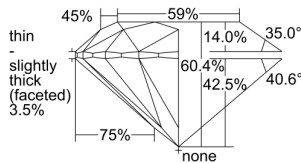

GIA®

FACSIMILE

GIA REPORT 2487866886

Verify this report at GIA.edu

GIA NATURAL DIAMOND DOSSIER®

March 20, 2024
GIA Report Number **2487866886**
Shape and Cutting Style ..... **Round Brilliant**
Measurements ..... **5.84 - 5.87 x 3.54 mm**

GRADING RESULTS

Carat Weight ..... **0.75 carat**
Color Grade ..... **E**
Clarity Grade **VS1**
Cut Grade ..... **Excellent**

ADDITIONAL GRADING INFORMATION

Polish ..... **Excellent**
Symmetry ..... **Excellent**
Fluorescence ..... **Faint**
Clarity Characteristics..... **Crystal, Needle, Pinpoint**
Inscription(s): **GIA 2487866886**

PROPORTIONS

GRADING SCALES

GIA COLOR SCALE	GIA CLARITY SCALE	GIA CUT SCALE	
D	FLAWLESS	EXCELLENT	
E	INTERNALLY FLAWLESS		
F		VVS₁	VERY GOOD
G	VVS₂		
H	VS₁	GOOD	
I	VS₂		
J	SI₁	FAIR	
K	SI₂		
L	I₁	POOR	
M	I₂		
N	I₃		
O			
P			
Q			
R			
S			
T			
U			
V			
W			
X			
Y			
Z