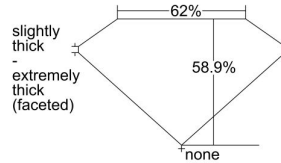

GIA®

FACSIMILE

GIA REPORT 2487878375

Verify this report at GIA.edu

GIA NATURAL DIAMOND DOSSIER®

March 26, 2024
GIA Report Number **2487878375**
Shape and Cutting Style ..... **Marquise Brilliant**
Measurements ..... **7.14 x 3.50 x 2.06 mm**

GRADING RESULTS

Carat Weight ..... **0.30 carat**
Color Grade ..... **F**
Clarity Grade ..... **Internally Flawless**

ADDITIONAL GRADING INFORMATION

Polish ..... **Excellent**
Symmetry ..... **Very Good**
Fluorescence ..... **Faint**
Clarity Characteristics..... **Minor Details of Polish**
Inscription(s): **GIA 2487878375**

PROPORTIONS

Profile not to actual proportions

GRADING SCALES

GIA COLOR SCALE		GIA CLARITY SCALE		
COLORLESS	D	VERY VERY SLIGHTLY INCLUDED	FLAWLESS	
	E		INTERNALLY FLAWLESS	
	F		VVS₁	
	G		VVS₂	
	H		VS₁	
	I		VS₂	
	NEAR COLORLESS	J	SLIGHTLY INCLUDED	SI₁
		K		SI₂
		L		I₁
		M		I₂
N		I₃		
FAINT	O	INCLUDED		
	P			
	Q			
	R			
	S			
	T			
	U			
VERT LIGHT	V			
	W			
	X			
	Y			
LIGHT	Z