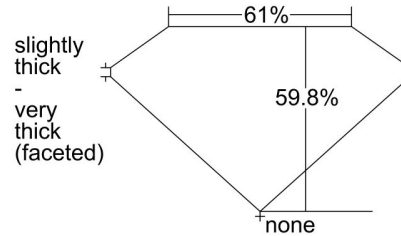

GIA NATURAL DIAMOND GRADING REPORT

March 28, 2024
 GIA Report Number 2487928145
 Shape and Cutting Style Oval Brilliant
 Measurements 8.01 x 5.79 x 3.46 mm

GRADING RESULTS

Carat Weight 1.00 carat
 Color Grade H
 Clarity Grade VS2

ADDITIONAL GRADING INFORMATION

Polish Excellent
 Symmetry Excellent
 Fluorescence None
 Inscription(s): GIA 2487928145

Comments: Clouds, pinpoints and surface graining are not shown.

PROPORTIONS

Profile not to actual proportions

CLARITY CHARACTERISTICS

KEY TO SYMBOLS*

- Feather
- Crystal
- Needle

* Red symbols denote internal characteristics (inclusions). Green or black symbols denote external characteristics (blemishes). Diagram is an approximate representation of the diamond, and symbols shown indicate type, position, and approximate size of clarity characteristics. All clarity characteristics may not be shown. Details of finish are not shown.