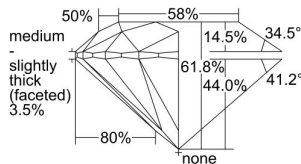

GIA®

FACSIMILE

GIA REPORT 2487940148

Verify this report at GIA.edu

GIA NATURAL DIAMOND DOSSIER®

April 02, 2024
GIA Report Number **2487940148**
Shape and Cutting Style ..... **Round Brilliant**
Measurements ..... **5.81 - 5.84 x 3.60 mm**

GRADING RESULTS

Carat Weight ..... **0.75 carat**
Color Grade ..... **D**
Clarity Grade ..... **Flawless**
Cut Grade ..... **Excellent**

ADDITIONAL GRADING INFORMATION

Polish ..... **Excellent**
Symmetry ..... **Excellent**
Fluorescence ..... **None**
Clarity Characteristics ..... **None**
Inscription(s): **GIA 2487940148**

PROPORTIONS

Profile to actual proportions

GRADING SCALES

GIA COLOR SCALE	GIA CLARITY SCALE	GIA CUT SCALE	
D	FLAWLESS	EXCELLENT	
E	INTERNALLY FLAWLESS		
F		VVS₁	VERY GOOD
G	VVS₂		
H	VS₁	GOOD	
I	VS₂		
J	SI₁	FAIR	
K	SI₂		
L	I₁	POOR	
M	I₂		
N	I₃		
O			
P			
Q			
R			
S			
T			
U			
V			
W			
X			
Y			
Z