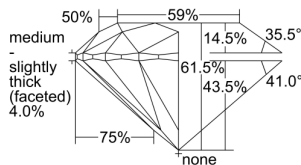

GIA®

FACSIMILE

GIA REPORT 2487941403

Verify this report at GIA.edu

GIA NATURAL DIAMOND DOSSIER®

March 29, 2024
GIA Report Number **2487941403**
Shape and Cutting Style ..... **Round Brilliant**
Measurements ..... **5.31 - 5.33 x 3.27 mm**

GRADING RESULTS

Carat Weight ..... **0.57 carat**
Color Grade ..... **F**
Clarity Grade **VVS1**
Cut Grade ..... **Excellent**

ADDITIONAL GRADING INFORMATION

Polish ..... **Excellent**
Symmetry ..... **Excellent**
Fluorescence ..... **None**
Clarity Characteristics ..... **Pinpoint**
Inscription(s): **GIA 2487941403**

PROPORTIONS

Profile to actual proportions

GRADING SCALES

GIA COLOR SCALE	GIA CLARITY SCALE	GIA CUT SCALE	
D	FLAWLESS	EXCELLENT	
E	INTERNALLY FLAWLESS		
F		VVS₁	VERY GOOD
G	VVS₂		
H	VS₁	GOOD	
I	VS₂		
J	SI₁	FAIR	
K	SI₂		
L	I₁	POOR	
M	I₂		
N	I₃		
O			
P			
Q			
R			
S			
T			
U			
V			
W			
X			
Y			
Z