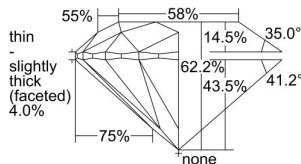

GIA®

FACSIMILE

GIA REPORT 2487959291

Verify this report at GIA.edu

GIA NATURAL DIAMOND DOSSIER®

March 30, 2024
GIA Report Number 2487959291
Shape and Cutting Style ..... Round Brilliant
Measurements ..... 4.42 - 4.44 x 2.75 mm

GRADING RESULTS

Carat Weight ..... 0.33 carat
Color Grade ..... D
Clarity Grade VS2
Cut Grade ..... Excellent

ADDITIONAL GRADING INFORMATION

Polish ..... Excellent
Symmetry ..... Excellent
Fluorescence ..... None
Clarity Characteristics ..... Crystal, Cloud
Inscription(s): GIA 2487959291

PROPORTIONS

Profile to actual proportions