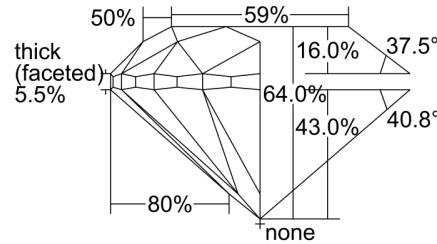

GIA REPORT
2487962284

Verify this report at GIA.edu

FACSIMILE

This is a digital representation of the original GIA Report. This representation might not be accepted in lieu of the original GIA Report in certain circumstances. The original GIA Report includes certain security features which are not reproducible on this facsimile.

GIA NATURAL DIAMOND GRADING REPORT

April 01, 2024
GIA Report Number 2487962284
Shape and Cutting Style ..... Round Brilliant
Measurements ..... 6.89 - 6.95 x 4.43 mm

GRADING RESULTS

Carat Weight ..... 1.37 carat
Color Grade I
Clarity Grade VS1
Cut Grade ..... Very Good

ADDITIONAL GRADING INFORMATION

Polish ..... Excellent
Symmetry ..... Excellent
Fluorescence ..... None
Inscription(s): GIA 2487962284
Comments: Pinpoints are not shown.

PROPORTIONS

Profile to actual proportions