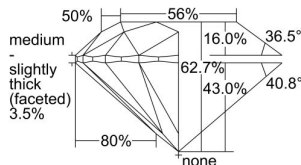

GIA®

FACSIMILE

GIA REPORT 2487965689

Verify this report at GIA.edu

GIA NATURAL DIAMOND DOSSIER®

April 01, 2024
GIA Report Number 2487965689
Shape and Cutting Style ..... Round Brilliant
Measurements ..... 4.27 - 4.30 x 2.69 mm

GRADING RESULTS

Carat Weight ..... 0.30 carat
Color Grade ..... E
Clarity Grade S11
Cut Grade ..... Excellent

ADDITIONAL GRADING INFORMATION

Polish ..... Excellent
Symmetry ..... Excellent
Fluorescence ..... None
Clarity Characteristics ..... Crystal, Cloud
Inscription(s): GIA 2487965689

PROPORTIONS

Profile to actual proportions

GRADING SCALES

GIA COLOR SCALE	GIA CLARITY SCALE	GIA CUT SCALE
D	FLAWLESS	EXCELLENT
E	INTERNALLY FLAWLESS	
F	VVS₁	VERY GOOD
G		
H	VVS₂	GOOD
I	VS₁	
J	VS₂	FAIR
K	S1₁	
L	S1₂	POOR
M	I₁	
N	I₂	
O	I₃	
P		
Q		
R		
S		
T		
U		
V		
W		
X		
Y		
Z