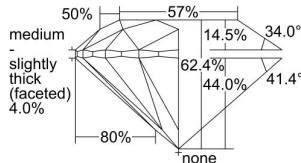

GIA®

FACSIMILE

GIA REPORT 2487965886

Verify this report at GIA.edu

GIA NATURAL DIAMOND DOSSIER®

April 01, 2024
GIA Report Number **2487965886**
Shape and Cutting Style ..... **Round Brilliant**
Measurements ..... **4.27 - 4.30 x 2.67 mm**

GRADING RESULTS

Carat Weight ..... **0.30 carat**
Color Grade ..... **E**
Clarity Grade **S11**
Cut Grade ..... **Excellent**

ADDITIONAL GRADING INFORMATION

Polish ..... **Excellent**
Symmetry ..... **Excellent**
Fluorescence ..... **None**
Clarity Characteristics ..... **Crystal**
Inscription(s): **GIA 2487965886**

PROPORTIONS

Profile to actual proportions

GRADING SCALES

GIA COLOR SCALE	GIA CLARITY SCALE	GIA CUT SCALE
D	FLAWLESS	EXCELLENT
E	FLAWLESS	
F	INTERNALLY FLAWLESS	VERY GOOD
G	FLAWLESS	
H	VVS₁	GOOD
I	VVS₂	
J	VS₁	FAIR
K	VS₂	
L	S1₁	POOR
M	S1₂	
N	I₁	
O	I₂	
P	I₃	
Q		
R		
S		
T		
U		
V		
W		
X		
Y		
Z