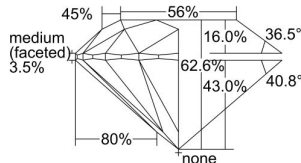

GIA®

FACSIMILE

GIA REPORT 2487968037

Verify this report at GIA.edu

GIA NATURAL DIAMOND DOSSIER®

April 02, 2024
GIA Report Number **2487968037**
Shape and Cutting Style ..... **Round Brilliant**
Measurements ..... **4.51 - 4.53 x 2.83 mm**

GRADING RESULTS

Carat Weight ..... **0.35 carat**
Color Grade ..... **G**
Clarity Grade **VS2**
Cut Grade ..... **Excellent**

ADDITIONAL GRADING INFORMATION

Polish ..... **Excellent**
Symmetry ..... **Excellent**
Fluorescence ..... **None**
Clarity Characteristics ..... **Cloud, Crystal**
Inscription(s): **GIA 2487968037**

PROPORTIONS

Profile to actual proportions

GRADING SCALES

GIA COLOR SCALE	GIA CLARITY SCALE	GIA CUT SCALE	
D	FLAWLESS	EXCELLENT	
E	INTERNALLY FLAWLESS		
F		VVS₁	VERY GOOD
G	VVS₂		
H	VS₁	GOOD	
I	VS₂		
J	SI₁	FAIR	
K	SI₂		
L	I₁	POOR	
M	I₂		
N	I₃		
O			
P			
Q			
R			
S			
T			
U			
V			
W			
X			
Y			
Z