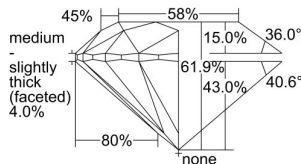

GIA®

FACSIMILE

GIA REPORT 2487969076

Verify this report at GIA.edu

GIA NATURAL DIAMOND DOSSIER®

April 01, 2024
GIA Report Number **2487969076**
Shape and Cutting Style ..... **Round Brilliant**
Measurements ..... **4.52 - 4.56 x 2.81 mm**

GRADING RESULTS

Carat Weight ..... **0.36 carat**
Color Grade ..... **F**
Clarity Grade **VS1**
Cut Grade ..... **Excellent**

ADDITIONAL GRADING INFORMATION

Polish ..... **Excellent**
Symmetry ..... **Excellent**
Fluorescence ..... **None**
Clarity Characteristics ..... **Cloud**
Inscription(s): **GIA 2487969076**

PROPORTIONS

Profile to actual proportions

GRADING SCALES

GIA COLOR SCALE	GIA CLARITY SCALE	GIA CUT SCALE	
D	FLAWLESS	EXCELLENT	
E	INTERNALLY FLAWLESS		
F		VVS₁	VERY GOOD
G	VVS₂		
H	VS₁	GOOD	
I	VS₂		
J	SI₁	FAIR	
K	SI₂		
L	I₁	POOR	
M	I₂		
N	I₃		
O			
P			
Q			
R			
S			
T			
U			
V			
W			
X			
Y			
Z