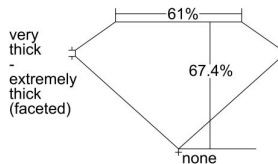

GIA®

FACSIMILE

GIA REPORT 2487987431

Verify this report at GIA.edu

GIA NATURAL DIAMOND DOSSIER®

April 10, 2024
GIA Report Number 2487987431
Shape and Cutting Style ..... Pear Brilliant
Measurements ..... 4.83 x 3.15 x 2.12 mm

GRADING RESULTS

Carat Weight ..... 0.19 carat
Color Grade ..... F
Clarity Grade VS1

ADDITIONAL GRADING INFORMATION

Polish ..... Very Good
Symmetry ..... Good
Fluorescence ..... None
Clarity Characteristics ..... Cloud, Crystal, Feather
Inscription(s): GIA 2487987431

PROPORTIONS

Profile not to actual proportions

GRADING SCALES

GIA COLOR SCALE		GIA CLARITY SCALE		
COLORLESS	D	VERY VERY SLIGHTLY INCLUDED	FLAWLESS	
	E		INTERNALLY FLAWLESS	
	F		VS₁	
	G		VS₂	
	H		VS₁	
	I		VS₂	
	NEAR COLORLESS	J	SLIGHTLY INCLUDED	SI₁
		K		SI₂
		L		I₁
		M		I₂
N		I₃		
O				
FAINT	P	INCLUDED		
	Q			
	R			
	S			
	T			
	U			
VERT LIGHT	V			
	W			
	X			
	Y			
	Z			
	LIGHT