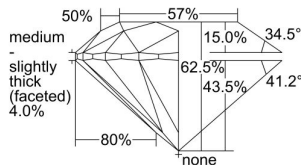

GIA®

FACSIMILE

GIA REPORT

2487991687

Verify this report at GIA.edu

GIA NATURAL DIAMOND DOSSIER®

April 04, 2024
GIA Report Number **2487991687**
Shape and Cutting Style ..... **Round Brilliant**
Measurements ..... **4.44 - 4.45 x 2.78 mm**

GRADING RESULTS

Carat Weight ..... **0.33 carat**
Color Grade ..... **E**
Clarity Grade **S11**
Cut Grade ..... **Excellent**

ADDITIONAL GRADING INFORMATION

Polish ..... **Excellent**
Symmetry ..... **Excellent**
Fluorescence ..... **None**
Clarity Characteristics ..... **Cloud, Crystal**
Inscription(s): **GIA 2487991687**

PROPORTIONS

Profile to actual proportions

GRADING SCALES

GIA COLOR SCALE	GIA CLARITY SCALE	GIA CUT SCALE	
D	FLAWLESS	EXCELLENT	
E	INTERNALLY FLAWLESS		
F		VVS₁	VERY GOOD
G	VVS₂		
H	VS₁	GOOD	
I	VS₂		
J	S1₁	FAIR	
K	S1₂		
L	I₁	POOR	
M	I₂		
N	I₃		
O			
P			
Q			
R			
S			
T			
U			
V			
W			
X			
Y			
Z