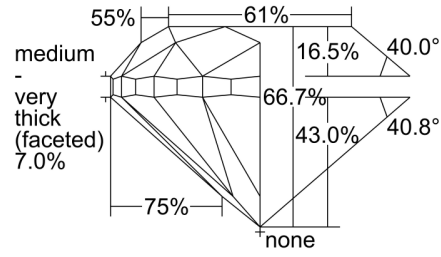

**GIA NATURAL DIAMOND GRADING REPORT**

April 05, 2024  
 GIA Report Number ..... 2487993380  
 Shape and Cutting Style ..... Round Brilliant  
 Measurements ..... 6.01 - 6.08 x 4.03 mm

**GRADING RESULTS**

Carat Weight ..... 1.00 carat  
 Color Grade ..... L  
 Clarity Grade ..... VS1  
 Cut Grade ..... Good

**ADDITIONAL GRADING INFORMATION**

Polish ..... Excellent  
 Symmetry ..... Very Good  
 Fluorescence ..... Faint  
 Inscription(s): GIA 2487993380

**Comments:** Clouds are not shown. Surface graining is not shown.

**PROPORTIONS**

Profile to actual proportions

**CLARITY CHARACTERISTICS**

**KEY TO SYMBOLS\***

-  Feather
-  Indented Natural
-  Natural

\* Red symbols denote internal characteristics (inclusions). Green or black symbols denote external characteristics (blemishes). Diagram is an approximate representation of the diamond, and symbols shown indicate type, position, and approximate size of clarity characteristics. All clarity characteristics may not be shown. Details of finish are not shown.