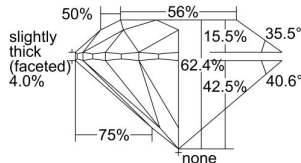

GIA®

FACSIMILE

GIA REPORT 2487994750

Verify this report at GIA.edu

GIA NATURAL DIAMOND DOSSIER®

April 04, 2024
GIA Report Number **2487994750**
Shape and Cutting Style ..... **Round Brilliant**
Measurements ..... **5.69 - 5.71 x 3.56 mm**

GRADING RESULTS

Carat Weight ..... **0.72 carat**
Color Grade ..... **I**
Clarity Grade **VVS2**
Cut Grade ..... **Excellent**

ADDITIONAL GRADING INFORMATION

Polish ..... **Excellent**
Symmetry ..... **Excellent**
Fluorescence ..... **Faint**
Clarity Characteristics ..... **Pinpoint**
Inscription(s): **GIA 2487994750**

PROPORTIONS

Profile to actual proportions

GRADING SCALES

GIA COLOR SCALE	GIA CLARITY SCALE	GIA CUT SCALE
COLORESS	FLAWLESS	EXCELLENT
D	FLAWLESS	
E	INTERNALLY FLAWLESS	VERY GOOD
F	VVS₁	
G	VVS₂	
H	VS₁	
I	VS₂	GOOD
J	SI₁	
K	SI₂	FAIR
L	I₁	
M	I₂	POOR
N	I₃	
O		
P		
Q		
R		
S		
T		
U		
V		
W		
X		
Y		
Z