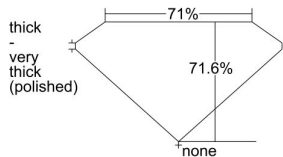

GIA®

FACSIMILE

GIA REPORT 2488087584

Verify this report at GIA.edu

GIA NATURAL DIAMOND DOSSIER®

November 20, 2023
GIA Report Number 2488087584
Shape and Cutting Style ..... Square Modified Brilliant
Measurements ..... 4.44 x 4.32 x 3.09 mm

GRADING RESULTS

Carat Weight ..... 0.50 carat
Color Grade ..... J
Clarity Grade VS1

ADDITIONAL GRADING INFORMATION

Polish ..... Excellent
Symmetry ..... Good
Fluorescence ..... Faint
Clarity Characteristics ..... Crystal, Pinpoint
Inscription(s): GIA 2488087584

PROPORTIONS

Profile not to actual proportions

GRADING SCALES

GIA COLOR SCALE		GIA CLARITY SCALE	
COLORLESS	D	VERY VERY SLIGHTLY INCLUDED	FLAWLESS
	E		INTERNALLY FLAWLESS
	F		VVS₁
	G		VVS₂
	H		VS₁
	I		VS₂
	J		SI₁
	K		SI₂
	L		I₁
	M		I₂
NEAR COLORLESS	N	SLIGHTLY INCLUDED	I₃
	O		
	P		
	Q		
FAINT	R	INCLUDED	
	S		
	T		
	U		
VERY LIGHT	V		
	W		
	X		
	Y		
LIGHT	Z