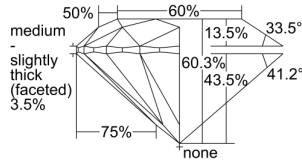

GIA®

FACSIMILE

GIA REPORT 2488365686

Verify this report at GIA.edu

GIA NATURAL DIAMOND DOSSIER®

January 17, 2024
GIA Report Number **2488365686**
Shape and Cutting Style ..... **Round Brilliant**
Measurements ..... **4.87 - 4.89 x 2.94 mm**

GRADING RESULTS

Carat Weight ..... **0.43 carat**
Color Grade ..... **D**
Clarity Grade **VS1**
Cut Grade ..... **Excellent**

ADDITIONAL GRADING INFORMATION

Polish ..... **Excellent**
Symmetry ..... **Excellent**
Fluorescence ..... **None**
Clarity Characteristics ..... **Crystal, Pinpoint**
Inscription(s): **GIA 2488365686**

PROPORTIONS

Profile to actual proportions

GRADING SCALES

GIA COLOR SCALE	GIA CLARITY SCALE	GIA CUT SCALE	
D	FLAWLESS	EXCELLENT	
E	INTERNALLY FLAWLESS		
F		VVS₁	VERY GOOD
G	VVS₂		
H	VS₁	GOOD	
I	VS₂		
J	SI₁	FAIR	
K	SI₂		
L	I₁	POOR	
M	I₂		
N	I₃		
O			
P			
Q			
R			
S			
T			
U			
V			
W			
X			
Y			
Z