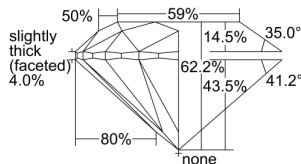

GIA®

FACSIMILE

GIA REPORT 2488420579

Verify this report at GIA.edu

GIA NATURAL DIAMOND DOSSIER®

January 24, 2024
GIA Report Number **2488420579**
Shape and Cutting Style ..... **Round Brilliant**
Measurements ..... **4.76 - 4.78 x 2.97 mm**

GRADING RESULTS

Carat Weight ..... **0.42 carat**
Color Grade ..... **I**
Clarity Grade **VVS1**
Cut Grade ..... **Excellent**

ADDITIONAL GRADING INFORMATION

Polish ..... **Excellent**
Symmetry ..... **Excellent**
Fluorescence ..... **None**
Clarity Characteristics ..... **Pinpoint**
Inscription(s): **GIA 2488420579**

PROPORTIONS

Profile to actual proportions

GRADING SCALES

GIA COLOR SCALE	GIA CLARITY SCALE	GIA CUT SCALE
COLOURLESS	FLAWLESS	EXCELLENT
D	FLAWLESS	
E	FLAWLESS	VERY GOOD
F	FLAWLESS	
G	FLAWLESS	GOOD
H	FLAWLESS	
I	VVS₁	FAIR
J	VVS₂	
K	VS₁	POOR
L	VS₂	
M	SI₁	I₁
N	SI₂	
O	I₂	I₃
P	I₃	
Q		
R		
S		
T		
U		
V		
W		
X		
Y		
Z