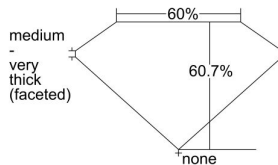

GIA®

FACSIMILE

GIA REPORT 2488547867

Verify this report at GIA.edu

GIA NATURAL DIAMOND DOSSIER®

February 12, 2024
GIA Report Number **2488547867**
Shape and Cutting Style ..... **Heart Brilliant**
Measurements ..... **4.03 x 4.72 x 2.86 mm**

GRADING RESULTS

Carat Weight ..... **0.31 carat**
Color Grade ..... **G**
Clarity Grade **VS1**

ADDITIONAL GRADING INFORMATION

Polish ..... **Excellent**
Symmetry ..... **Very Good**
Fluorescence ..... **Faint**
Clarity Characteristics ..... **Crystal, Needle, Pinpoint**
Inscription(s): **GIA 2488547867**

PROPORTIONS

Profile not to actual proportions

GRADING SCALES

GIA COLOR SCALE		GIA CLARITY SCALE			
COLORLESS	D	VERY VERY SLIGHTLY INCLUDED	FLAWLESS		
	E		INTERNALLY FLAWLESS		
	F	VERY SLIGHTLY INCLUDED	VS₁		
	G		VS₂		
	H		VS₁		
	NEAR COLORLESS	I	SLIGHTLY INCLUDED	SI₁	
		J		SI₂	
		FAINT	K	INCLUDED	I₁
			L		I₂
			M		I₃
VERT LIGHT	N				
	O				
	P				
	Q				
	R				
LIGHT	S				
	T				
	U				
	V				
	W				
	X				
	Y				
	Z