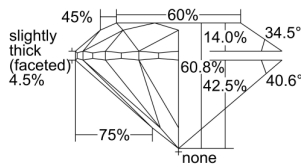

GIA®

FACSIMILE

GIA REPORT 2488604571

Verify this report at GIA.edu

GIA NATURAL DIAMOND DOSSIER®

February 19, 2024
GIA Report Number 2488604571
Shape and Cutting Style ..... Round Brilliant
Measurements ..... 5.12 - 5.15 x 3.12 mm

GRADING RESULTS

Carat Weight ..... 0.51 carat
Color Grade ..... E
Clarity Grade VVS1
Cut Grade ..... Excellent

ADDITIONAL GRADING INFORMATION

Polish ..... Excellent
Symmetry ..... Excellent
Fluorescence ..... Strong Blue
Clarity Characteristics ..... Pinpoint
Inscription(s): GIA 2488604571

PROPORTIONS

Profile to actual proportions

GRADING SCALES

GIA COLOR SCALE	GIA CLARITY SCALE	GIA CUT SCALE
COLOURLESS	FLAWLESS	EXCELLENT
D	INTERNALLY FLAWLESS	
E	VVS₁	VERY GOOD
F		
G	VS₁	GOOD
H		
I	SI₁	FAIR
J		
K	I₁	POOR
L		
M	I₂	
N		
O	I₃	
P		
Q		
R		
S		
T		
U		
V		
W		
X		
Y		
Z