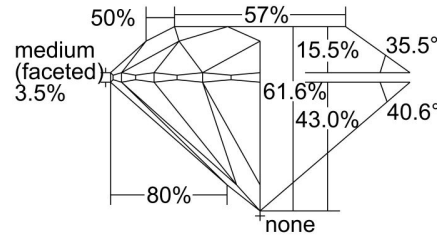

GIA NATURAL DIAMOND GRADING REPORT

March 01, 2024  
 GIA Report Number ..... 2488711740  
 Shape and Cutting Style ..... Round Brilliant  
 Measurements ..... 11.30 - 11.35 x 6.98 mm

GRADING RESULTS

Carat Weight ..... 5.51 carat  
 Color Grade ..... E  
 Clarity Grade ..... VS2  
 Cut Grade ..... Excellent

PROPORTIONS

Profile to actual proportions

CLARITY CHARACTERISTICS

KEY TO SYMBOLS\*

- Cloud
- Crystal
- Feather
- Knot
- Needle

\* Red symbols denote internal characteristics (inclusions). Green or black symbols denote external characteristics (blemishes). Diagram is an approximate representation of the diamond, and symbols shown indicate type, position, and approximate size of clarity characteristics. All clarity characteristics may not be shown. Details of finish are not shown.