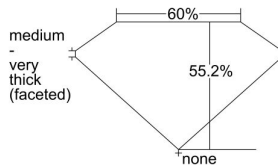

GIA®

FACSIMILE

GIA REPORT 2488769580

Verify this report at GIA.edu

GIA NATURAL DIAMOND DOSSIER®

March 07, 2024
GIA Report Number **2488769580**
Shape and Cutting Style ..... **Heart Brilliant**
Measurements ..... **4.24 x 4.75 x 2.62 mm**

GRADING RESULTS

Carat Weight ..... **0.30 carat**
Color Grade ..... **E**
Clarity Grade **VS1**

ADDITIONAL GRADING INFORMATION

Polish ..... **Excellent**
Symmetry ..... **Very Good**
Fluorescence ..... **Faint**
Clarity Characteristics..... **Crystal, Feather, Cloud, Needle**
Inspection(s): GIA 2488769580

PROPORTIONS

Profile not to actual proportions

GRADING SCALES

GIA COLOR SCALE		GIA CLARITY SCALE			
COLORLESS	D	VERY VERY SLIGHTLY INCLUDED	FLAWLESS		
	E		INTERNALLY FLAWLESS		
	F	VERY SLIGHTLY INCLUDED	VVS₁		
	G		VVS₂		
	H		VS₁		
	NEAR COLORLESS	I	SLIGHTLY INCLUDED	VS₂	
		J		SI₁	
		FAINT	K	INCLUDED	SI₂
			L		I₁
			M		I₂
VERT LIGHT	N	INCLUDED	I₃		
	O				
	P				
	Q				
	R				
LIGHT	S				
	T				
	U				
	V				
	W				
X					
Y					
Z