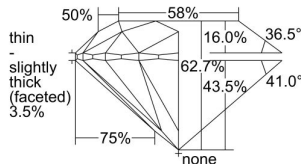

GIA®

FACSIMILE

GIA REPORT 2488775537

Verify this report at GIA.edu

GIA NATURAL DIAMOND DOSSIER®

March 08, 2024
GIA Report Number **2488775537**
Shape and Cutting Style ..... **Round Brilliant**
Measurements ..... **5.46 - 5.51 x 3.44 mm**

GRADING RESULTS

Carat Weight ..... **0.64 carat**
Color Grade ..... **D**
Clarity Grade **VVS2**
Cut Grade ..... **Excellent**

ADDITIONAL GRADING INFORMATION

Polish ..... **Excellent**
Symmetry ..... **Excellent**
Fluorescence ..... **Faint**
Clarity Characteristics ..... **Pinpoint**
Inscription(s): **GIA 2488775537**

PROPORTIONS

Profile to actual proportions

GRADING SCALES

GIA COLOR SCALE	GIA CLARITY SCALE	GIA CUT SCALE
COLOURLESS	FLAWLESS	EXCELLENT
D	INTERNALLY FLAWLESS	
E	VVS₁	VERY GOOD
F		
G	VVS₂	
H	VS₁	GOOD
I		
J	VS₂	
K	SI₁	FAIR
L		
M	SI₂	
N	I₁	POOR
O		
P	I₂	
Q	I₃	
R		
S		
T		
U		
V		
W		
X		
Y		
Z