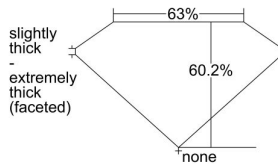

GIA®

FACSIMILE

GIA REPORT 2488789793

Verify this report at GIA.edu

GIA NATURAL DIAMOND DOSSIER®

March 11, 2024
GIA Report Number **2488789793**
Shape and Cutting Style ..... **Heart Brilliant**
Measurements ..... **4.17 x 4.53 x 2.73 mm**

GRADING RESULTS

Carat Weight ..... **0.31 carat**
Color Grade ..... **F**
Clarity Grade **VVS2**

ADDITIONAL GRADING INFORMATION

Polish ..... **Good**
Symmetry ..... **Good**
Fluorescence ..... **Faint**
Clarity Characteristics..... **Pinpoint, Indented Natural, Cavity, Feather**

Inscription(s): GIA 2488789793

PROPORTIONS

Profile not to actual proportions

GRADING SCALES

GIA COLOR SCALE		GIA CLARITY SCALE		
COLORLESS	D	VERY VERY SLIGHTLY INCLUDED	FLAWLESS	
	E		INTERNALLY FLAWLESS	
	F	VERY SLIGHTLY INCLUDED	VVS₁	
	G		VVS₂	
	H		VS₁	
	NEAR COLORLESS	I	SLIGHTLY INCLUDED	VS₂
		J		SI₁
		K	INCLUDED	SI₂
		L		I₁
		M		I₂
FAINT		N	INCLUDED	I₃
		O		
		P		
	VERY LIGHT	Q		
		R		
		LIGHT	S	
T