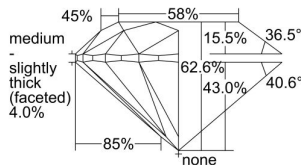

GIA®

FACSIMILE

GIA REPORT 2488933301

Verify this report at GIA.edu

GIA NATURAL DIAMOND DOSSIER®

March 28, 2024
GIA Report Number **2488933301**
Shape and Cutting Style ..... **Round Brilliant**
Measurements ..... **5.61 - 5.65 x 3.53 mm**

GRADING RESULTS

Carat Weight ..... **0.70 carat**
Color Grade ..... **E**
Clarity Grade **VS1**
Cut Grade ..... **Excellent**

ADDITIONAL GRADING INFORMATION

Polish ..... **Excellent**
Symmetry ..... **Excellent**
Fluorescence ..... **None**
Clarity Characteristics..... **Indented Natural, Pinpoint**
Inscription(s): **GIA 2488933301**

PROPORTIONS

Profile to actual proportions

GRADING SCALES

GIA COLOR SCALE

COLORLESS	D
	E
	F
	G
	H
	I
	J
NEAR COLORLESS	K
	L
Faint	M
	N
	O
	P
Very Light	Q
	R
	S
	T
	U
	V
Light	W
	X
	Y
	Z

GIA CLARITY SCALE

FLAWLESS	INTERNAL FLAWLESS	
		FLAWLESS
VERY VERY SLIGHTLY INCLUDED	VERY SLIGHTLY INCLUDED	
		VVS₁
VERY SLIGHTLY INCLUDED	SLIGHTLY INCLUDED	
		VVS₂
SLIGHTLY INCLUDED	INCLUDED	
		VS₁
SLIGHTLY INCLUDED	INCLUDED	
		VS₂
SLIGHTLY INCLUDED	INCLUDED	
		SI₁
SLIGHTLY INCLUDED	INCLUDED	
		SI₂
INCLUDED	INCLUDED	
		I₁
INCLUDED	INCLUDED	
		I₂
INCLUDED	INCLUDED	
		I₃

GIA CUT SCALE

EXCELLENT	
	VERY GOOD
GOOD	
	FAIR
POOR