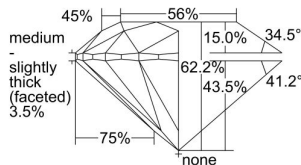

GIA®

FACSIMILE

GIA REPORT 2488966957

Verify this report at GIA.edu

GIA NATURAL DIAMOND DOSSIER®

April 08, 2024
GIA Report Number **2488966957**
Shape and Cutting Style ..... **Round Brilliant**
Measurements ..... **5.19 - 5.21 x 3.23 mm**

GRADING RESULTS

Carat Weight ..... **0.53 carat**
Color Grade ..... **D**
Clarity Grade **VS1**
Cut Grade ..... **Excellent**

ADDITIONAL GRADING INFORMATION

Polish ..... **Excellent**
Symmetry ..... **Excellent**
Fluorescence ..... **Medium Green**
Clarity Characteristics..... **Crystal, Feather, Pinpoint**
Inscription(s): **GIA 2488966957**

PROPORTIONS

Profile to actual proportions