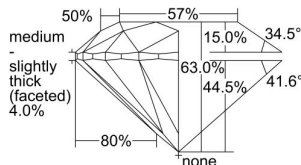

GIA®

FACSIMILE

GIA REPORT 2488982869

Verify this report at GIA.edu

GIA NATURAL DIAMOND DOSSIER®

April 04, 2024
GIA Report Number 2488982869
Shape and Cutting Style ..... Round Brilliant
Measurements ..... 4.52 - 4.55 x 2.86 mm

GRADING RESULTS

Carat Weight ..... 0.36 carat
Color Grade ..... D
Clarity Grade VS1
Cut Grade ..... Excellent

ADDITIONAL GRADING INFORMATION

Polish ..... Excellent
Symmetry ..... Excellent
Fluorescence ..... None
Clarity Characteristics ..... Crystal, Cloud
Inscription(s): GIA 2488982869

PROPORTIONS

Profile to actual proportions

GRADING SCALES

GIA COLOR SCALE

COLORED	D
	E
	F
	G
	H
	I
	J
NEAR COLORLESS	K
	L
	M
	N
	O
	P
	Q
	R
	S
	T
	U
	V
	W
	X
	Y
	Z

GIA CLARITY SCALE

FLAWLESS	VERY VERY SLIGHTLY INCLUDED	VS₁	VS₂	SI₁	SI₂	I₁	I₂	I₃	
									FLAWLESS
INTERNALLY FLAWLESS	VERY SLIGHTLY INCLUDED	VS₁	VS₂	SI₁	SI₂	I₁	I₂	I₃	

GIA CUT SCALE

EXCELLENT
VERY GOOD
GOOD
FAIR
POOR