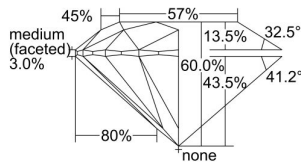

GIA®

FACSIMILE

GIA REPORT 2488997846

Verify this report at GIA.edu

GIA NATURAL DIAMOND DOSSIER®

April 03, 2024
GIA Report Number 2488997846
Shape and Cutting Style ..... Round Brilliant
Measurements ..... 3.69 - 3.72 x 2.22 mm

GRADING RESULTS

Carat Weight ..... 0.18 carat
Color Grade I
Clarity Grade VS1
Cut Grade ..... Excellent

ADDITIONAL GRADING INFORMATION

Polish ..... Excellent
Symmetry ..... Excellent
Fluorescence ..... None
Clarity Characteristics..... Feather, Needle, Pinpoint, Internal
Graining

Inscription(s): GIA 2488997846

PROPORTIONS

Profile to actual proportions

GRADING SCALES

GIA COLOR SCALE	GIA CLARITY SCALE	GIA CUT SCALE	
D	FLAWLESS	EXCELLENT	
E	INTERNALLY FLAWLESS		
F		VVS₁	VERY GOOD
G	VVS₂		
H	VS₁	GOOD	
I	VS₂		
J	SI₁	FAIR	
K	SI₂		
L	I₁	POOR	
M	I₂		
N	I₃		
O			
P			
Q			
R			
S			
T			
U			
V			
W			
X			
Y			
Z