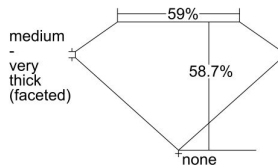

GIA®

FACSIMILE

GIA REPORT 2494028104

Verify this report at gia.edu

GIA NATURAL DIAMOND DOSSIER®

April 11, 2024
GIA Report Number 2494028104
Shape and Cutting Style ..... Heart Brilliant
Measurements ..... 4.66 x 5.35 x 3.14 mm

GRADING RESULTS

Carat Weight ..... 0.46 carat
Color Grade ..... H
Clarity Grade VS2

ADDITIONAL GRADING INFORMATION

Polish ..... Excellent
Symmetry ..... Very Good
Fluorescence ..... None
Clarity Characteristics ..... Crystal, Feather
Inscription(s): GIA 2494028104

PROPORTIONS

Profile not to actual proportions

GRADING SCALES

GIA COLOR SCALE		GIA CLARITY SCALE			
COLORLESS	D	VERY VERY SLIGHTLY INCLUDED	FLAWLESS		
	E		INTERNALLY FLAWLESS		
	F	VERY SLIGHTLY INCLUDED	VVS₁		
	G		VVS₂		
	H		VS₁		
	NEAR COLORLESS	I	SLIGHTLY INCLUDED	VS₂	
		J		SI₁	
		FAINT	K	INCLUDED	SI₂
			L		I₁
			M		I₂
VERT LIGHT	N	LIGHT	I₃		
	O				
	P				
	Q				
	R