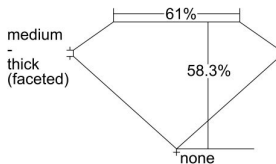

GIA®

FACSIMILE

GIA REPORT 2494028198

Verify this report at GIA.edu

GIA NATURAL DIAMOND DOSSIER®

April 10, 2024
GIA Report Number 2494028198
Shape and Cutting Style ..... Heart Brilliant
Measurements ..... 4.75 x 5.53 x 3.23 mm

GRADING RESULTS

Carat Weight ..... 0.50 carat
Color Grade I
Clarity Grade SI1

ADDITIONAL GRADING INFORMATION

Polish ..... Excellent
Symmetry ..... Excellent
Fluorescence ..... None
Clarity Characteristics ..... Feather
Inscription(s): GIA 2494028198

PROPORTIONS

Profile not to actual proportions

GRADING SCALES

GIA COLOR SCALE		GIA CLARITY SCALE			
COLORLESS	D	VERY VERY SLIGHTLY INCLUDED	FLAWLESS		
	E		INTERNALLY FLAWLESS		
	F	VERY SLIGHTLY INCLUDED	VVS₁		
	G		VVS₂		
	H		VS₁		
	NEAR COLORLESS	I	SLIGHTLY INCLUDED	VS₂	
		J		SI₁	
		FAINT	K	INCLUDED	SI₂
			L		I₁
			M		I₂
VERT LIGHT	N	LIGHT	I₃		
	O				
	P				
	Q				
	R