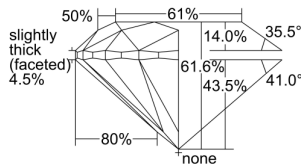

GIA®

FACSIMILE

GIA REPORT 2494041769

Verify this report at GIA.edu

GIA NATURAL DIAMOND DOSSIER®

April 10, 2024
GIA Report Number **2494041769**
Shape and Cutting Style ..... **Round Brilliant**
Measurements ..... **5.05 - 5.09 x 3.12 mm**

GRADING RESULTS

Carat Weight ..... **0.50 carat**
Color Grade ..... **D**
Clarity Grade **S12**
Cut Grade ..... **Excellent**

ADDITIONAL GRADING INFORMATION

Polish ..... **Excellent**
Symmetry ..... **Excellent**
Fluorescence ..... **Faint**
Clarity Characteristics ..... **Cloud, Crystal**
Inscription(s): **GIA 2494041769**

PROPORTIONS

Profile to actual proportions