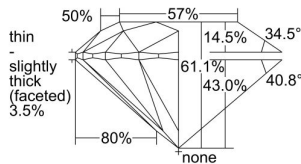

GIA®

FACSIMILE

GIA REPORT 2494062218

Verify this report at GIA.edu

GIA NATURAL DIAMOND DOSSIER®

April 12, 2024
GIA Report Number **2494062218**
Shape and Cutting Style ..... **Round Brilliant**
Measurements ..... **4.35 - 4.39 x 2.67 mm**

GRADING RESULTS

Carat Weight ..... **0.31 carat**
Color Grade ..... **I**
Clarity Grade **VVS1**
Cut Grade ..... **Excellent**

ADDITIONAL GRADING INFORMATION

Polish ..... **Excellent**
Symmetry ..... **Excellent**
Fluorescence ..... **None**
Clarity Characteristics ..... **Pinpoint**
Inscription(s): **GIA 2494062218**

PROPORTIONS

Profile to actual proportions

GRADING SCALES

GIA COLOR SCALE	GIA CLARITY SCALE	GIA CUT SCALE
COLOREDLESS	FLAWLESS	EXCELLENT
D	FLAWLESS	
E	FLAWLESS	VERY GOOD
F	FLAWLESS	
G	FLAWLESS	
H	FLAWLESS	
NEAR COLORLESS	VVS₁	GOOD
I	VVS₂	
J	VS₁	FAIR
K	VS₂	
L	SI₁	
M	SI₂	POOR
N	I₁	
O	I₂	
P	I₃	
VERY LIGHT		
Q		
R		
S		
T		
U		
V		
W		
X		
Y		
Z