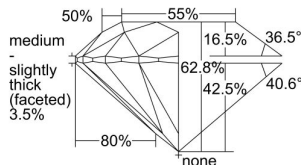

GIA®

FACSIMILE

GIA REPORT 2494072419

Verify this report at gia.edu

GIA NATURAL DIAMOND DOSSIER®

April 15, 2024
GIA Report Number 2494072419
Shape and Cutting Style ..... Round Brilliant
Measurements ..... 4.91 - 4.95 x 3.10 mm

GRADING RESULTS

Carat Weight ..... 0.46 carat
Color Grade ..... E
Clarity Grade S11
Cut Grade ..... Excellent

ADDITIONAL GRADING INFORMATION

Polish ..... Excellent
Symmetry ..... Excellent
Fluorescence ..... None
Clarity Characteristics..... Crystal, Cloud, Feather
Inscription(s): GIA 2494072419

PROPORTIONS

Profile to actual proportions