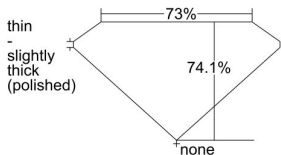

GIA®

FACSIMILE

GIA REPORT 2494076643

Verify this report at GIA.edu

GIA NATURAL DIAMOND DOSSIER®

April 15, 2024
GIA Report Number 2494076643
Shape and Cutting Style ..... Square Modified Brilliant
Measurements ..... 3.77 x 3.72 x 2.75 mm

GRADING RESULTS

Carat Weight ..... 0.31 carat
Color Grade I
Clarity Grade VS1

ADDITIONAL GRADING INFORMATION

Polish ..... Excellent
Symmetry ..... Good
Fluorescence ..... None
Clarity Characteristics..... Crystal, Feather, Pinpoint
Inscription(s): GIA 2494076643

PROPORTIONS

Profile not to actual proportions

GRADING SCALES

GIA COLOR SCALE		GIA CLARITY SCALE			
COLORLESS	D	VERY VERY SLIGHTLY INCLUDED	FLAWLESS		
	E		INTERNALLY FLAWLESS		
	F	VERY SLIGHTLY INCLUDED	VVS₁		
	G		VVS₂		
	H		VS₁		
	NEAR COLORLESS	I	SLIGHTLY INCLUDED	VS₂	
		J		SI₁	
		FAINT	K	INCLUDED	SI₂
			L		I₁
			M		I₂
VERY LIGHT	N	LIGHT	I₃		
	O				
	P				
	Q				
	R