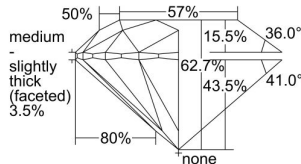

GIA®

FACSIMILE

GIA REPORT 2494108981

Verify this report at GIA.edu

GIA NATURAL DIAMOND DOSSIER®

April 17, 2024
GIA Report Number 2494108981
Shape and Cutting Style ..... Round Brilliant
Measurements ..... 4.60 - 4.63 x 2.89 mm

GRADING RESULTS

Carat Weight ..... 0.38 carat
Color Grade ..... E
Clarity Grade VS1
Cut Grade ..... Excellent

ADDITIONAL GRADING INFORMATION

Polish ..... Excellent
Symmetry ..... Excellent
Fluorescence ..... None
Clarity Characteristics ..... Crystal, Cloud, Pinpoint
Inscription(s): GIA 2494108981

PROPORTIONS

Profile to actual proportions

GRADING SCALES

GIA COLOR SCALE

COLORLESS	D
	E
	F
	G
	H
	I
	J
NEAR COLORLESS	K
	L
Faint	M
	N
	O
	P
	Q
	R
	S
	T
	U
	V
	W
	X
	Y
Light	Z

GIA CLARITY SCALE

VERY VERY SLIGHTLY INCLUDED	FLAWLESS
	INTERNALLY FLAWLESS
VERY SLIGHTLY INCLUDED	VVS₁
	VVS₂
SLIGHTLY INCLUDED	VS₁
	VS₂
INCLUDED	SI₁
	SI₂
	I₁
	I₂
	I₃

GIA CUT SCALE

EXCELLENT
VERY GOOD
GOOD
FAIR
POOR