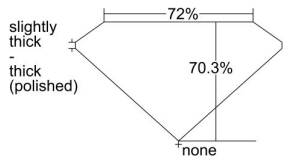

GIA®

FACSIMILE

GIA REPORT 2494115786

Verify this report at GIA.edu

GIA NATURAL DIAMOND DOSSIER®

April 23, 2024
GIA Report Number 2494115786
Shape and Cutting Style ..... Square Modified Brilliant
Measurements ..... 3.87 x 3.84 x 2.70 mm

GRADING RESULTS

Carat Weight ..... 0.33 carat
Color Grade ..... G
Clarity Grade VS1

ADDITIONAL GRADING INFORMATION

Polish ..... Excellent
Symmetry ..... Very Good
Fluorescence ..... None
Clarity Characteristics ..... Cloud
Inscription(s): GIA 2494115786

PROPORTIONS

Profile not to actual proportions

GRADING SCALES

GIA COLOR SCALE		GIA CLARITY SCALE			
COLORLESS	D	VERY VERY SLIGHTLY INCLUDED	FLAWLESS		
	E		INTERNALLY FLAWLESS		
	F		VVS₁		
	NEAR COLORLESS	G	VERY SLIGHTLY INCLUDED	VVS₂	
		H		VS₁	
		FAINT	I	SLIGHTLY INCLUDED	VS₂
			J		SI₁
			K		SI₂
	LIGHT	L	INCLUDED	I₁	
		M		I₂	
N		I₃			
O					
P					
Q					
R					
S					
T					
U					
V					
W					
X					
Y					
Z