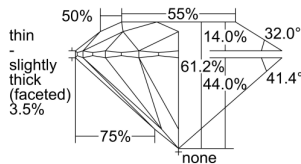

GIA®

FACSIMILE

GIA REPORT 2494116737

Verify this report at GIA.edu

GIA NATURAL DIAMOND DOSSIER®

April 18, 2024
GIA Report Number 2494116737
Shape and Cutting Style ..... Round Brilliant
Measurements ..... 4.31 - 4.34 x 2.65 mm

GRADING RESULTS

Carat Weight ..... 0.30 carat
Color Grade ..... F
Clarity Grade S11
Cut Grade ..... Excellent

ADDITIONAL GRADING INFORMATION

Polish ..... Excellent
Symmetry ..... Excellent
Fluorescence ..... None
Clarity Characteristics ..... Cavity, Crystal, Feather
Inscription(s): GIA 2494116737

PROPORTIONS

Profile to actual proportions

GRADING SCALES

GIA COLOR SCALE	GIA CLARITY SCALE	GIA CUT SCALE	
D	FLAWLESS	EXCELLENT	
E	INTERNALLY FLAWLESS		
F		VVS₁	VERY GOOD
G	VVS₂		
H	VS₁	GOOD	
I	VS₂		
J	S1₁	FAIR	
K	S1₂		
L	I₁	POOR	
M	I₂		
N	I₃		
O			
P			
Q			
R			
S			
T			
U			
V			
W			
X			
Y			
Z