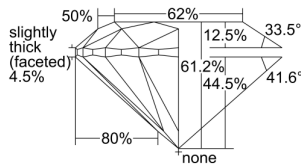

GIA®

FACSIMILE

GIA REPORT 2494117474

Verify this report at GIA.edu

GIA NATURAL DIAMOND DOSSIER®

April 19, 2024
GIA Report Number 2494117474
Shape and Cutting Style ..... Round Brilliant
Measurements ..... 5.21 - 5.25 x 3.20 mm

GRADING RESULTS

Carat Weight ..... 0.54 carat
Color Grade ..... E
Clarity Grade VVS1
Cut Grade ..... Excellent

ADDITIONAL GRADING INFORMATION

Polish ..... Excellent
Symmetry ..... Excellent
Fluorescence ..... Strong Blue
Clarity Characteristics..... Pinpoint, Feather, Surface Graining
Inscription(s): GIA 2494117474

PROPORTIONS

Profile to actual proportions

GRADING SCALES

GIA COLOR SCALE	GIA CLARITY SCALE	GIA CUT SCALE	
D	FLAWLESS	EXCELLENT	
E	INTERNALLY FLAWLESS		
F		VVS₁	VERY GOOD
G	VVS₂		
H	VS₁	GOOD	
I	VS₂		
J	SI₁	FAIR	
K	SI₂		
L	I₁	POOR	
M			
N			
O	I₂		
P			
Q	I₃		
R			
S			
T			
U			
V			
W			
X			
Y			
Z